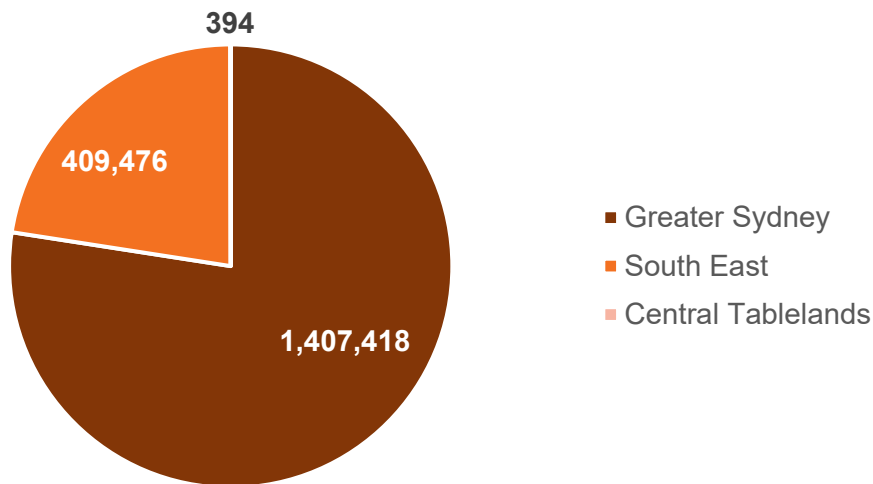

Table 3: Annual volume of quarry products (tonnes) transported to different regional destinations.

Regional destination	Volume (tonnes)
Greater Sydney	1,407,418
South East	409,476
Central Tablelands	394