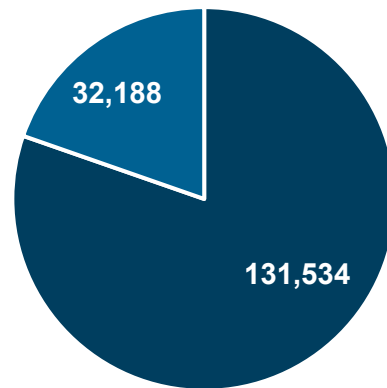

3. Regional destination of quarry products

Schedule 3, Condition 31 requires Hanson to publish records of the monthly and annual volume of quarry products transported from the site, as well as the regional destination (see Section 1). To meet this requirement, customer delivery records were classified under the Local Land Services regions.

3.1. Monthly regional destination of quarry products

Monthly volumes of quarry products transported from site to different regional destinations have been visually represented below (Figure 1(a), Figure 1(b), and Figure 1(c)).

(a)

(b)

(c)

Figure 1: Volume of quarry products (tonnes) transported to different regional destinations for the months of (a) October 2021; (b) November 2021; and (c) December 2021.