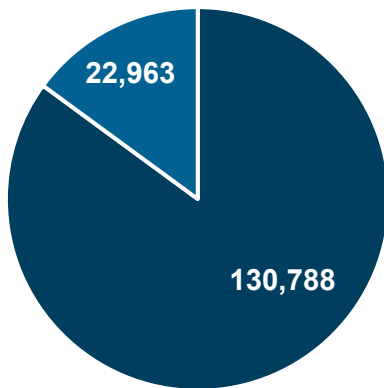

3. Regional destination of quarry products

Schedule 3, Condition 31 requires Hanson to publish records of the monthly and annual volume of quarry products transported from the site, as well as the regional destination (see Section 1). To meet this requirement, customer delivery records were classified under the Local Land Services regions.

3.1. Monthly regional destination of quarry products

Monthly volumes of quarry products transported from site to different regional destinations have been visually represented below (Figure 1(a), Figure 1(b), and Figure 1(c)).

(a)

(b)