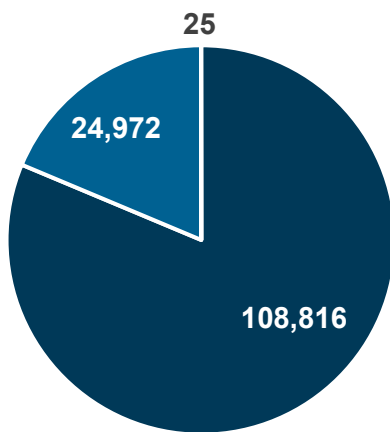

3. Regional destination of quarry products

Schedule 3, Condition 31 requires Hanson to publish records of the monthly and annual volume of quarry products transported from the site, as well as the regional destination (see Section 1). To meet this requirement, customer delivery records were classified under the Local Land Services regions.

3.1. Monthly regional destination of quarry products

Monthly volumes of quarry products transported from site to different regional destinations have been visually represented below (Figure 1(a), Figure 1(b), and Figure 1(c)).

(a)

(b)