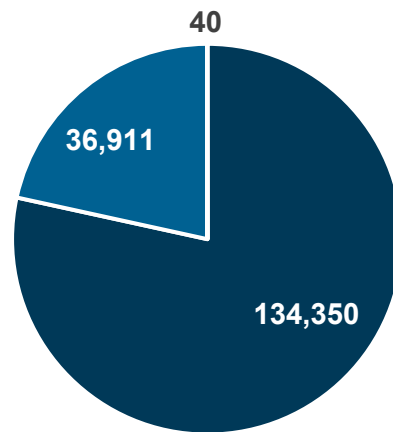

3. Regional destination of quarry products

Schedule 3, Condition 31 requires Hanson to publish records of the monthly and annual volume of quarry products transported from the site, as well as the regional destination (see Section 1). To meet this requirement, customer delivery records were classified under the Local Land Services regions.

3.1. Monthly regional destination of quarry products

Monthly volumes of quarry products transported from site to different regional destinations have been visually represented below (Figure 1(a), Figure 1(b), and Figure 1(c)).

(a)

(b)

(c)

Figure 1: Volume of quarry products (tonnes) transported to different regional destinations for the months of (a) October 2020; (b) November 2020; and (c) December 2020.