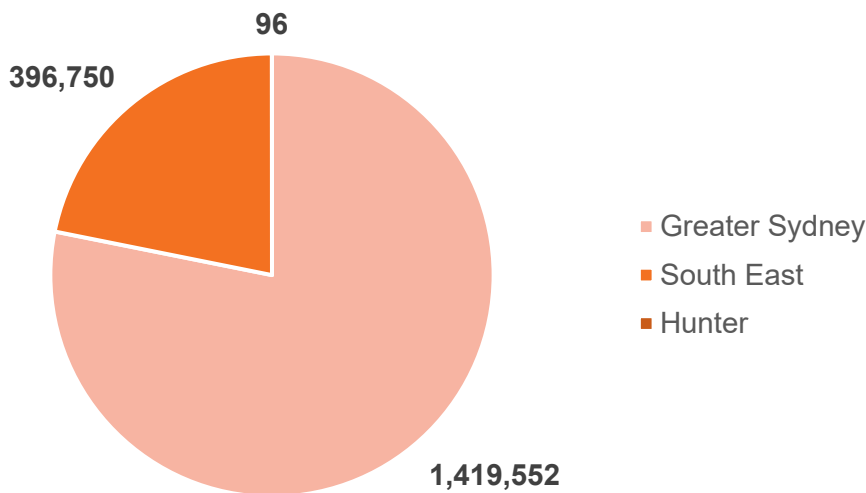

Table 3: Annual volume of quarry products (tonnes) transported to different regional destinations.

Regional destination	Volume (tonnes)
Greater Sydney	1,419,552
South East	396,750
Hunter	96

Figure 2: Annual volume of quarry products (tonnes) transported to different regional destinations.