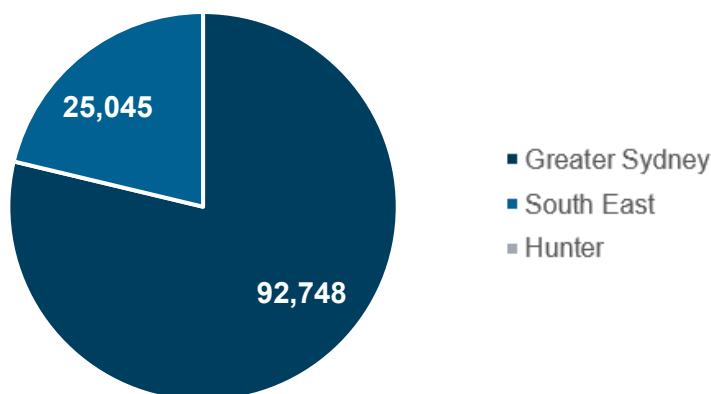

(a)

(b)

(c)

Figure 1: Volume of quarry products (tonnes) transported to different regional destinations for the months of (a) October 2020; (b) November 2020; and (c) December 2020.

3.2. Annual regional destination of quarry products