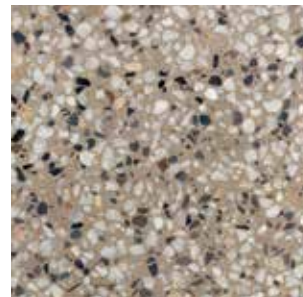

Barossa

Barossa / Raven

Barossa / Moonscape

Barossa Alabaster

Blue Heeler

Blue Heeler / Moonscape

Country Tan

Country Tan / Slate

Country Tan / Moonscape

Flinders

Flinders / Claypan

Flinders / Colorbond Dune

Flinders / Daisy

Flinders / Earth

Flinders / Figtree

Flinders / Lavender

Flinders / Mocha

Flinders / Nullarbor

Flinders / Sandstone

Flinders / Slate

Flinders / Moonscape

Penfield

**For further advice, contact
your local Hanson Imagecrete
representative on:**

13 2662 (13 CONC)