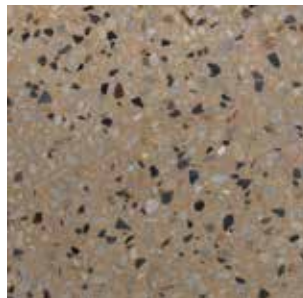

Barossa

Barossa / Raven

Barossa / Moonscape

Barossa Alabaster

Blue Heeler

Blue Heeler / Moonscape

Country Tan

Country Tan / Slate

Country Tan / Moonscape

Flinders

Flinders / Claypan

Flinders / Colorbond Dune

Flinders / Daisy

Flinders / Earth

Flinders / Figtree

Flinders / Lavender

Flinders / Mocha

Flinders / Nullarbor

Flinders / Sandstone

Flinders / Slate

Flinders / Moonscape

Penfield

**For further advice, contact
your local Hanson Imagecrete
representative on:**

13 2662 (13 CONC)