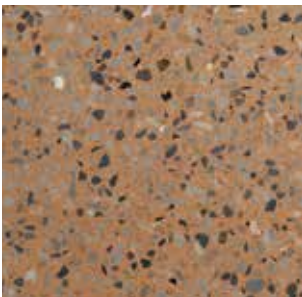

Barossa

Barossa / Raven

Barossa / Moonscape

Barossa Alabaster

Blue Heeler

Blue Heeler / Moonscape

Country Tan

Country Tan / Slate

Country Tan / Moonscape

Flinders

Flinders / Claypan

Flinders / Colorbond Dune

Flinders / Daisy

Flinders / Earth

Flinders / Figtree

Flinders / Lavender

Flinders / Mocha

Flinders / Nullarbor

Flinders / Sandstone

Flinders / Slate

Flinders / Moonscape

Penfield

**For further advice, contact
your local Hanson Imagecrete
representative on:**

13 2662 (13 CONC)