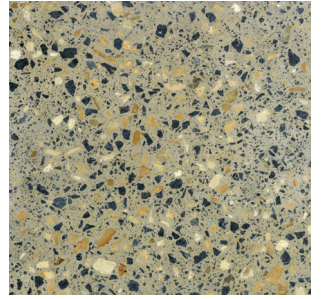

Bakers Beach

Bridport

Cradle Mountain

Saltwater

Strathgordon

Tamar / Figtree

**For further advice, contact
your local Hanson Imagecrete
representative on:**

13 2662 (13 CONC)

www.imagecrete.com.au

Disclaimer

Concrete is a blend of aggregate and other natural materials which may change the appearance and availability from region to region.

Hanson strongly suggests before you make a decision that you contact the Hanson Imagecrete Representative in your region for more information about ordering, colour availability and to view a sample. Not all colours in the brochure may be available in your region, especially those identified as requiring off-white cement.