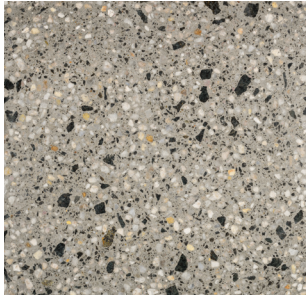

Bakers Beach

Bridport

Cradle Mountain

Saltwater

Strathgordon

Tamar / Figtree

**For further advice, contact
your local Hanson Imagecrete
representative on:**

13 2662 (13 CONC)

www.imagecrete.com.au

Disclaimer

Concrete is a blend of aggregate and other natural materials which may change the appearance and availability from region to region.

Hanson strongly suggests before you make a decision that you contact the Hanson Imagecrete Representative in your region for more information about ordering, colour availability and to view a sample. Not all colours in the brochure may be available in your region, especially those identified as requiring off-white cement.