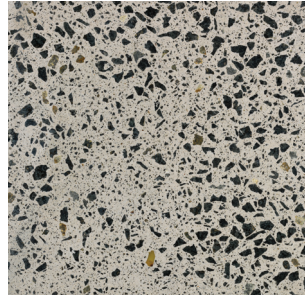

Bakers Beach

Bridport

Cradle Mountain

Saltwater

Strathgordon

Tamar / Figtree

**For further advice, contact
your local Hanson Imagecrete
representative on:**

13 2662 (13 CONC)

www.imagecrete.com.au

Disclaimer

Concrete is a blend of aggregate and other natural materials which may change the appearance and availability from region to region.

Hanson strongly suggests before you make a decision that you contact the Hanson Imagecrete Representative in your region for more information about ordering, colour availability and to view a sample. Not all colours in the brochure may be available in your region, especially those identified as requiring off-white cement.