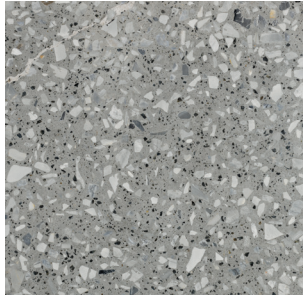

Bakers Beach

Bridport

Cradle Mountain

Saltwater

Strathgordon

Tamar / Figtree

**For further advice, contact
your local Hanson Imagecrete
representative on:**

13 2662 (13 CONC)

www.imagecrete.com.au

Disclaimer

Concrete is a blend of aggregate and other natural materials which may change the appearance and availability from region to region.

Hanson strongly suggests before you make a decision that you contact the Hanson Imagecrete Representative in your region for more information about ordering, colour availability and to view a sample. Not all colours in the brochure may be available in your region, especially those identified as requiring off-white cement.