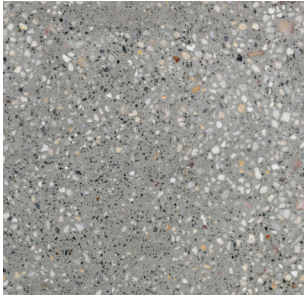

Bakers Beach

Bridport

Cradle Mountain

Saltwater

Strathgordon

Tamar / Figtree

**For further advice, contact
your local Hanson Imagecrete
representative on:**

13 2662 (13 CONC)

www.imagecrete.com.au

Disclaimer

Concrete is a blend of aggregate and other natural materials which may change the appearance and availability from region to region.

Hanson strongly suggests before you make a decision that you contact the Hanson Imagecrete Representative in your region for more information about ordering, colour availability and to view a sample. Not all colours in the brochure may be available in your region, especially those identified as requiring off-white cement.